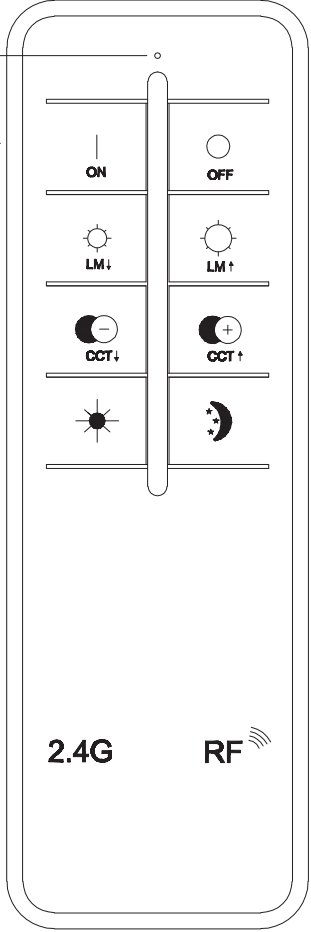

# GLOBO

LIGHTING

www.globo-lighting.com

15185D4  
15186D4  
15187D4  
15188D4  
15190D4  
15229D4

B

Indicator light

Match code

3000K

6000K

10%

MANY STEPS

MANY STEPS

MANY STEPS

incl.

MANY LIGHT STEPS

6000 K 4500 K 3000 K  
3 LIGHT STEPS